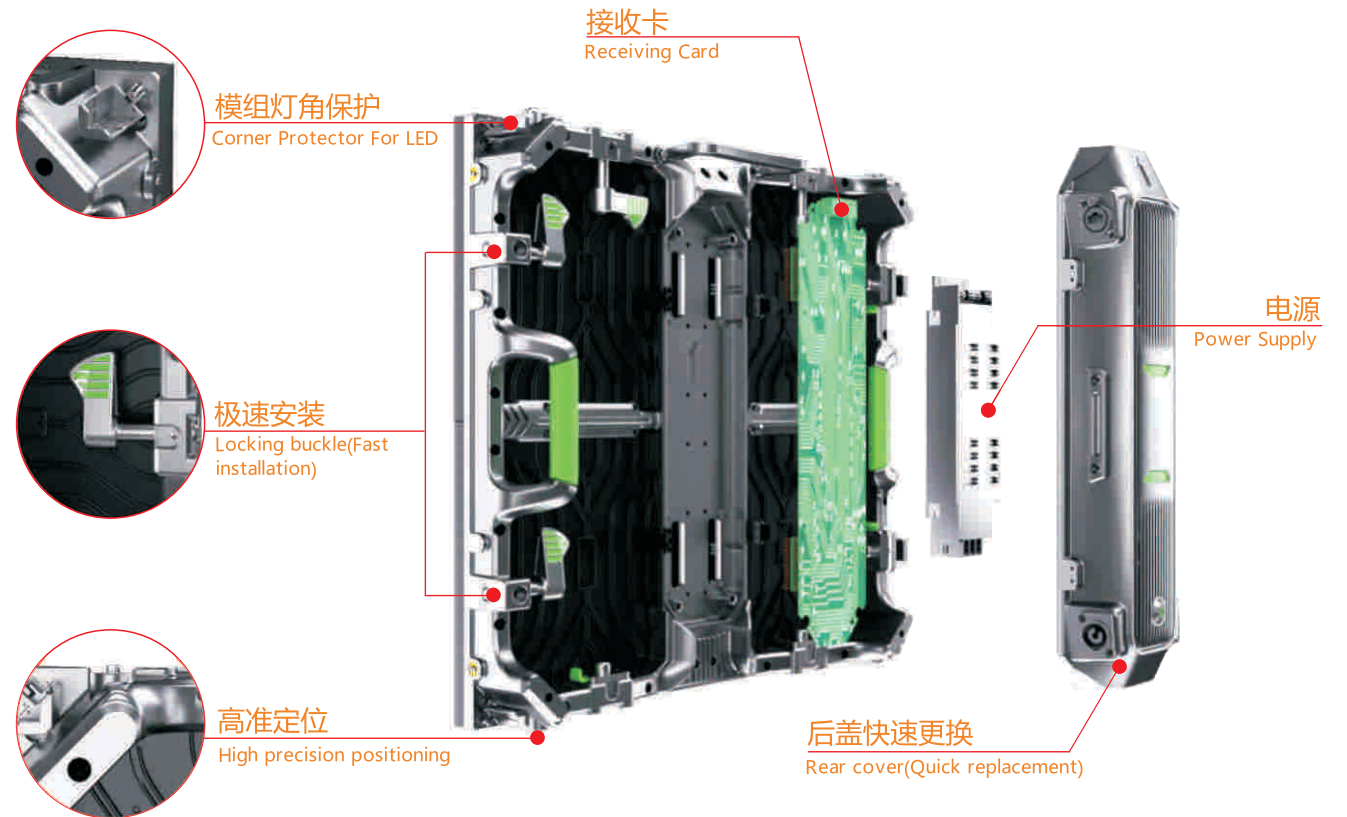

Meiyad®

美亚迪

租赁显示屏

Rental LED Display

护角防磕碰设计
Anti-Collision Corner

正负15° 弧度锁
±15° Arc Lock

3秒快速安装
3 Seconds Fast Installation

独立电源盒
快速维护
Independent Power Box
Fast Maintenance

案例 Case

产品参数 (Product Specification)

使用环境 (Environment)	室内 (Indoor)			室外 (Outdoor)		
像素间距 (Pixel Pitch)	2.6mm	2.976mm	3.91mm	2.976mm	3.91mm	4.81mm
模组尺寸 (Module Size)	250*250mm					
箱体尺寸 (Cabinet Size)	500*500mm/500*1000mm					
像素密度 (Pixel Density)	147456Pixels/m ²	112896Pixels/m ²	65536Pixels/m ²	112896Pixels/m ²	65536Pixels/m ²	43264Pixels/m ²
显示亮度 (Brightness)	≥ 1000 nits			≥ 4500 nits		
刷新频率 (Refresh Rate)	1920Hz~3840Hz					
灰度等级 (Gray Scale)	≥ 14Bit					
色温 (Color Temperature)	9000 ± 500K					
输入电压 (Input Voltage)	AC100~220V					